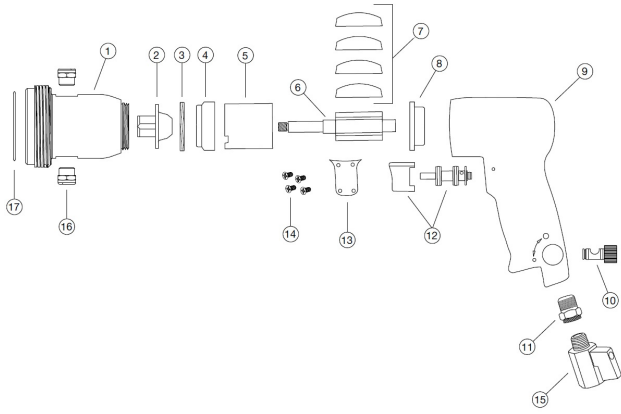

# SP-B2 (P) Air Motor Spare Parts

SP-B2(P)

Ref. # Description Part Number

Ref. #	Description	Part Number
1	Adaptor	3170B
2	Motor Coupling	8333
3	Motor Lock Nut	317-B-27
4	Front End Plate Assembly	317-B-A11
5	Cylinder	317-B-A3
6	Rotor	317-B-53
7	Vanes (set of 4)	317-B-42-4
8	Rear End Assembly	317B-A12
9	Housing	317-B-40
10	Regulator	317-B-A249
11	Inlet Bushing	317-B-38
12	Trigger Assembly	317-B-A93
13	Trigger Plate (SP-B2P Only)	3176B
14	Trigger Plate Screws (4 required), (SP-B2P Only)	3177B
15	Ball Valve, 1/4" MNPT x 1/4" FNPT	3178
16	Silencer (2 Required)	1206623
17	O-Ring, Viton	8226V