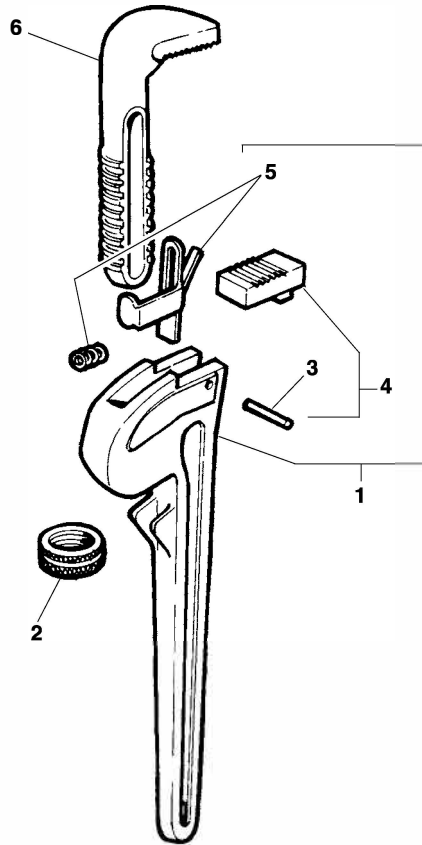

Straight Pipe Wrench

Capacity: 3/4" through 8"

**NOTE: Order parts by Catalog Number only.
DO NOT order by Reference Number.**

10 Rap Wrench

| Ref. No. | Catalog No. | Description |
|----------|-------------|-------------------|
| 1 | 32775 | Handle Assembly |
| 2 | 31615 | Nut |
| 3 | 31625 | Pin |
| 4 | 31610 | Heel Jaw Assembly |
| 5 | 31620 | Spring Assembly |
| 6 | 31605 | Hook Jaw |

Steel Wrenches

| Model Pipe Capacity | | 6 3/4" | 8 1" | 10 1 1/2" | 12 2" | 14 2" | 18 2 1/2" | 24 3" | 36 5" | 48 6" | 60 8" |
|---------------------|-------------------|-------------|-------------|--------------|-------------|-------------|--------------|-------------|-------------|-------------|-------------|
| Ref. No. | Description | Catalog No. | Catalog No. | Catalog No. | Catalog No. | Catalog No. | Catalog No. | Catalog No. | Catalog No. | Catalog No. | Catalog No. |
| 1 | Handle Assembly | 31420 | 31425 | 31430 | 31435 | 31440 | 31445 | 31450 | 31455 | 31460 | 31465 |
| 2 | Nut | 31570 | 31595 | 31615 | 31645 | 31665 | 31685 | 31710 | 31735 | 31760 | 31785 |
| 3 | Pin | 31575 | 31600 | 31625 | 31650 | 31650 | 31690 | 31715 | 31740 | 31765 | 31790 |
| 4 | Heel Jaw Assembly | 31560 | 31585 | 31610 | 31635 | 31635 | 31675 | 31700 | 31725 | 31750 | *31775 |
| 5 | Spring Assembly | 31565 | 31590 | 31620 | 31640 | 31660 | 31680 | 31705 | 31730 | 31755 | 31780 |
| 6 | Hook Jaw | 31555 | 31580 | 31605 | 31630 | 31655 | 31670 | 31695 | 31720 | 31745 | 31770 |