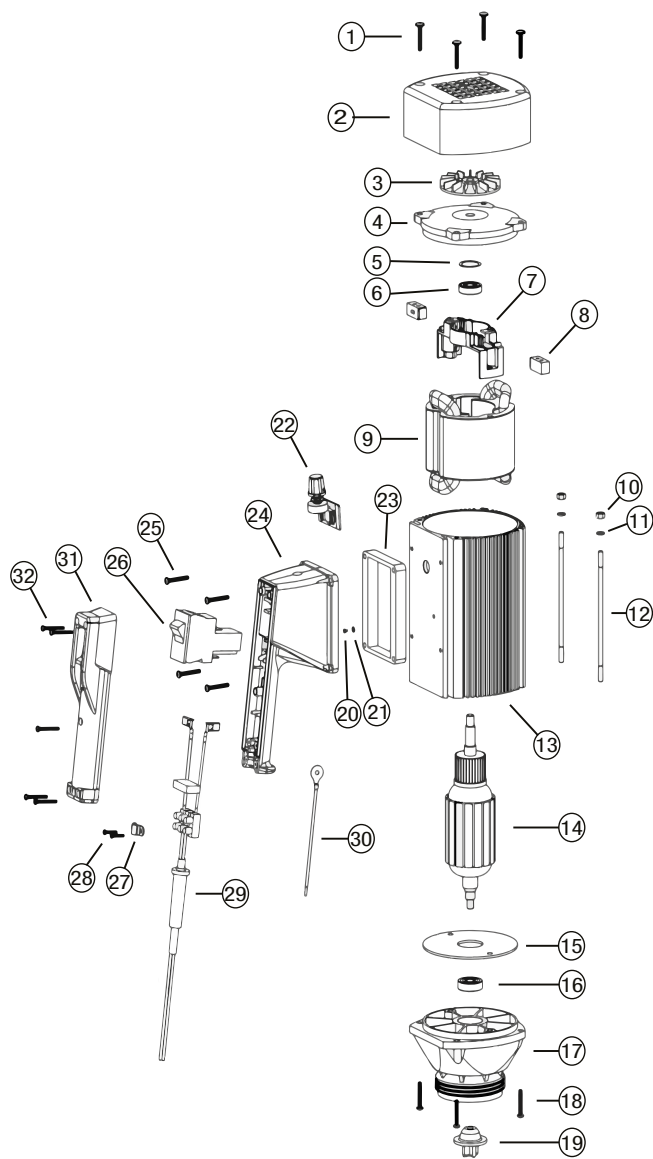

SP-ENC Series Motor Spare Parts

SP-ENC-2(-V)

Ref #	Description	Part Number	Qty
1	Screw, Motor Cover	3130	4
2	Motor Cover	3000	1
3	Fan	3512	1
4	Bearing Cover	3511	1
5	Wave Washer	8125	1
6	Bearing, Upper	8331	1
7	Brush Holder	8508	1
8	Carbon Brushes, 110/220V	8509*	2
9	Stator		1
	220V	3702	
10	Hexagon Nut	8448	2
11	Lock Washer	8071	2
12	Rod Connector	3703	2
13	Motor Housing	3510	1
14	Armature		1
	220V	3701	
15	Guide Disc	3504	1
16	Bearing, Lower	8126	1
17	Lower Housing	8100	1
18	Screw, Lower Housing	8130	4
19	Motor Coupling	8333*	1
20	Ground Screw	8162	1
21	Star Washer	8511	1
22	Speed Potentiometer		1
	220V	9804	
23	Gasket		1
	220V	8167LVR	
24	Switch Housing		1
	Fixed Speed	8001	
	Variable Speed	8010	
25	Screw, Switch Housing		4
	220V	8131LVR	
26	Overload Switch		1
	220V (w/ Low Voltage release)	8704LVR	
27	Cable Clamp	8001-1	1
28	Screw, Cable Clamp	8001-2	2
29	Power Cord		1
	110V	8360-KIT	
	220V	8705-KIT	
30	Earthing Lead	8183	1
31	Switch Cover	8002	1
32	Screw, Switch Cover	8221	5
N/A	Repair Kit* (Includes Items 8 & 19)		1
	110V - 220V	9055	