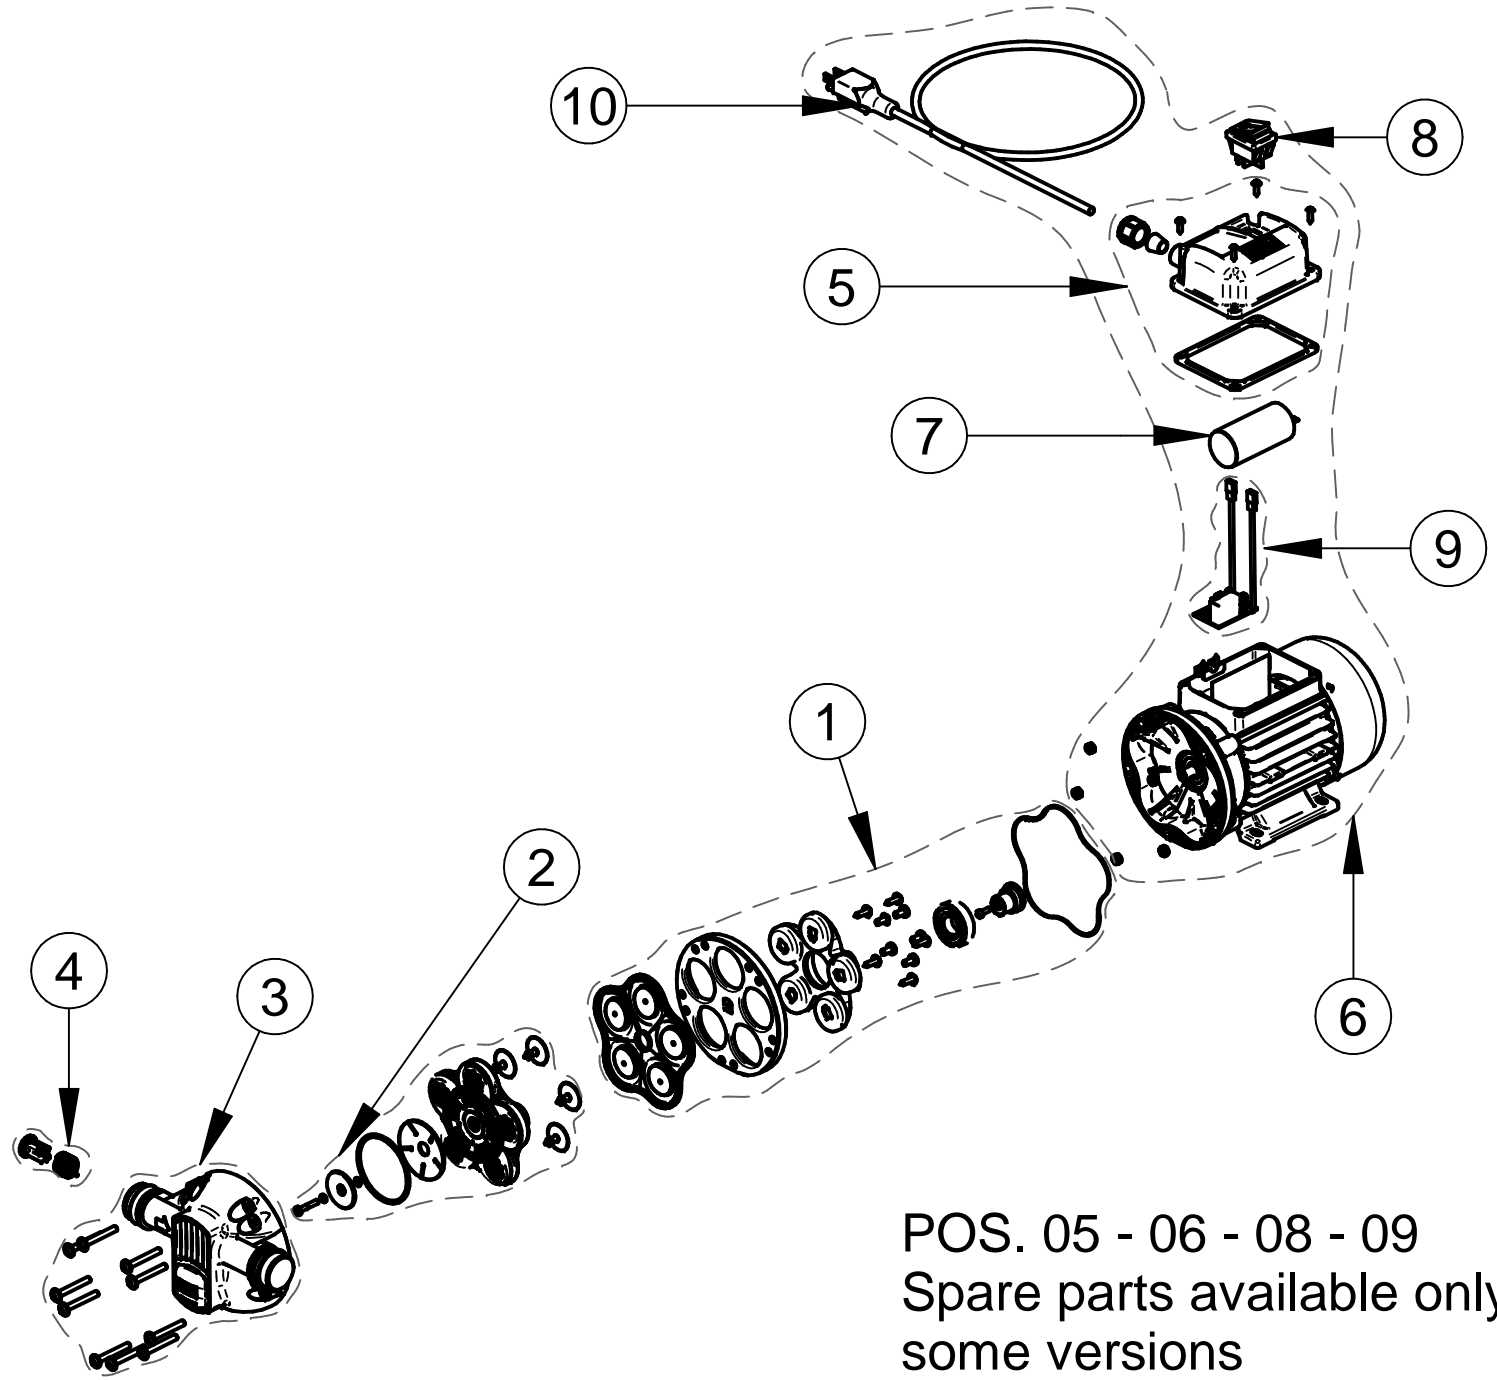

LR_P00063

MEMBRANE PUMP 120-230 V

POS. 05 - 06 - 08 - 09
Spare parts available only for
some versions