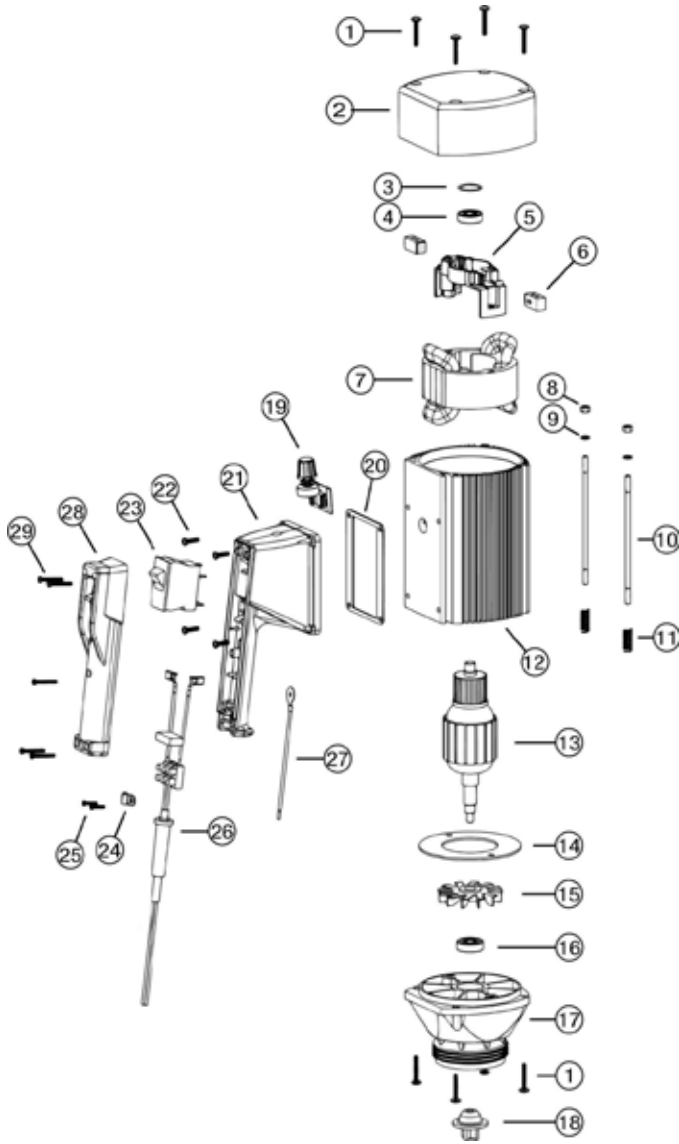

# SP-280 Series Motor Spare Parts

SP-280-2(-V)

Ref #	Description	Part number	Qty
1	Screw, Motor Cover/Lower Housing	8130P	8
2	Motor Cover	8000	1
3	Wave Washer	8125	1
4	Bearing, Upper	8331	1
5	Brush Holder	8508	1
6	Carbon Brushes, 110/220V	8509*	2
7	Stator		1
	110V	8503	
	220V	8702	
8	Hexagon Nut	8448	2
9	Lock Washer	8071	2
10	Rod Connector	8506	2
11	Pressure Spring	8507	2
12	Motor Housing	8510P	1
13	Armature		1
	110V	8502	
	220V	8701	
14	Guide Disc	8504	1
15	Fan	8512	1
16	Bearing, Lower	8126	1
17	Lower Housing	8100	1
18	Motor Coupling	8333*	1
19	Speed Potentiometer		1
	110V	9803	
	220V	9804	
20	Gasket		1
	110V	8167	
	220V	8167LVR	
21	Switch Housing		1
	Fixed Speed	8001	
	Variable Speed	8010	
22	Screw, Switch Housing		4
	110V	8131	
	220V	8131LVR	
23	Overload Switch		1
	110V	8611	
	220V (w/ Low Voltage Release)	8704LVR	
	220V (w/o Low Voltage Release)	8704	
24	Cable Clamp	8001-1	
25	Screw, Cable Clamp	8001-2	
26	Power Cord		1
	110V	8360-KIT	
	220V	8705-KIT	
27	Earthing Lead	8183	1
28	Switch Cover	8002	1
29	Screw, Switch Cover	8221	5
N/A	Repair Kit* (Includes Items 6 & 18)		1
	110V - 220V	9055	