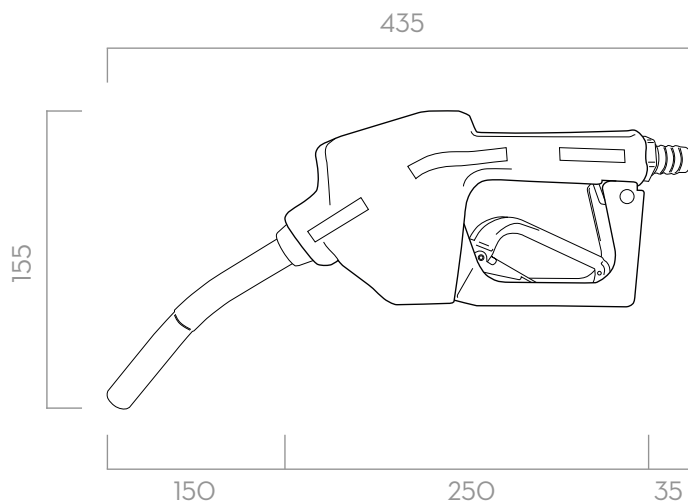

DETAILS

STAINLESS STEEL SPOUT

AUTOMATIC STOP

DIMENSIONS

Dimensions expressed in millimeters

MATERIALS

- SPOUT: STAINLESS STEEL
- BODY: STAINLESS STEEL

TECHNICAL DATA

CODE	DESCRIPTION	FLUIDS TYPE	FLOW RATE		PRESSURE BAR	INLET BSP	SWIVEL	SPOUT EXT. Ø
			L/MIN	GPM				
FOO619O2B	AUTOMATIC NOZZLE A60 SS W/OUT SWIVEL		40	21,1	3,4	3/4"	NO	3/4"
FOO619O3B	SUZZARABLU A60		40	21,1	3,4	3/4"	YES	3/4"